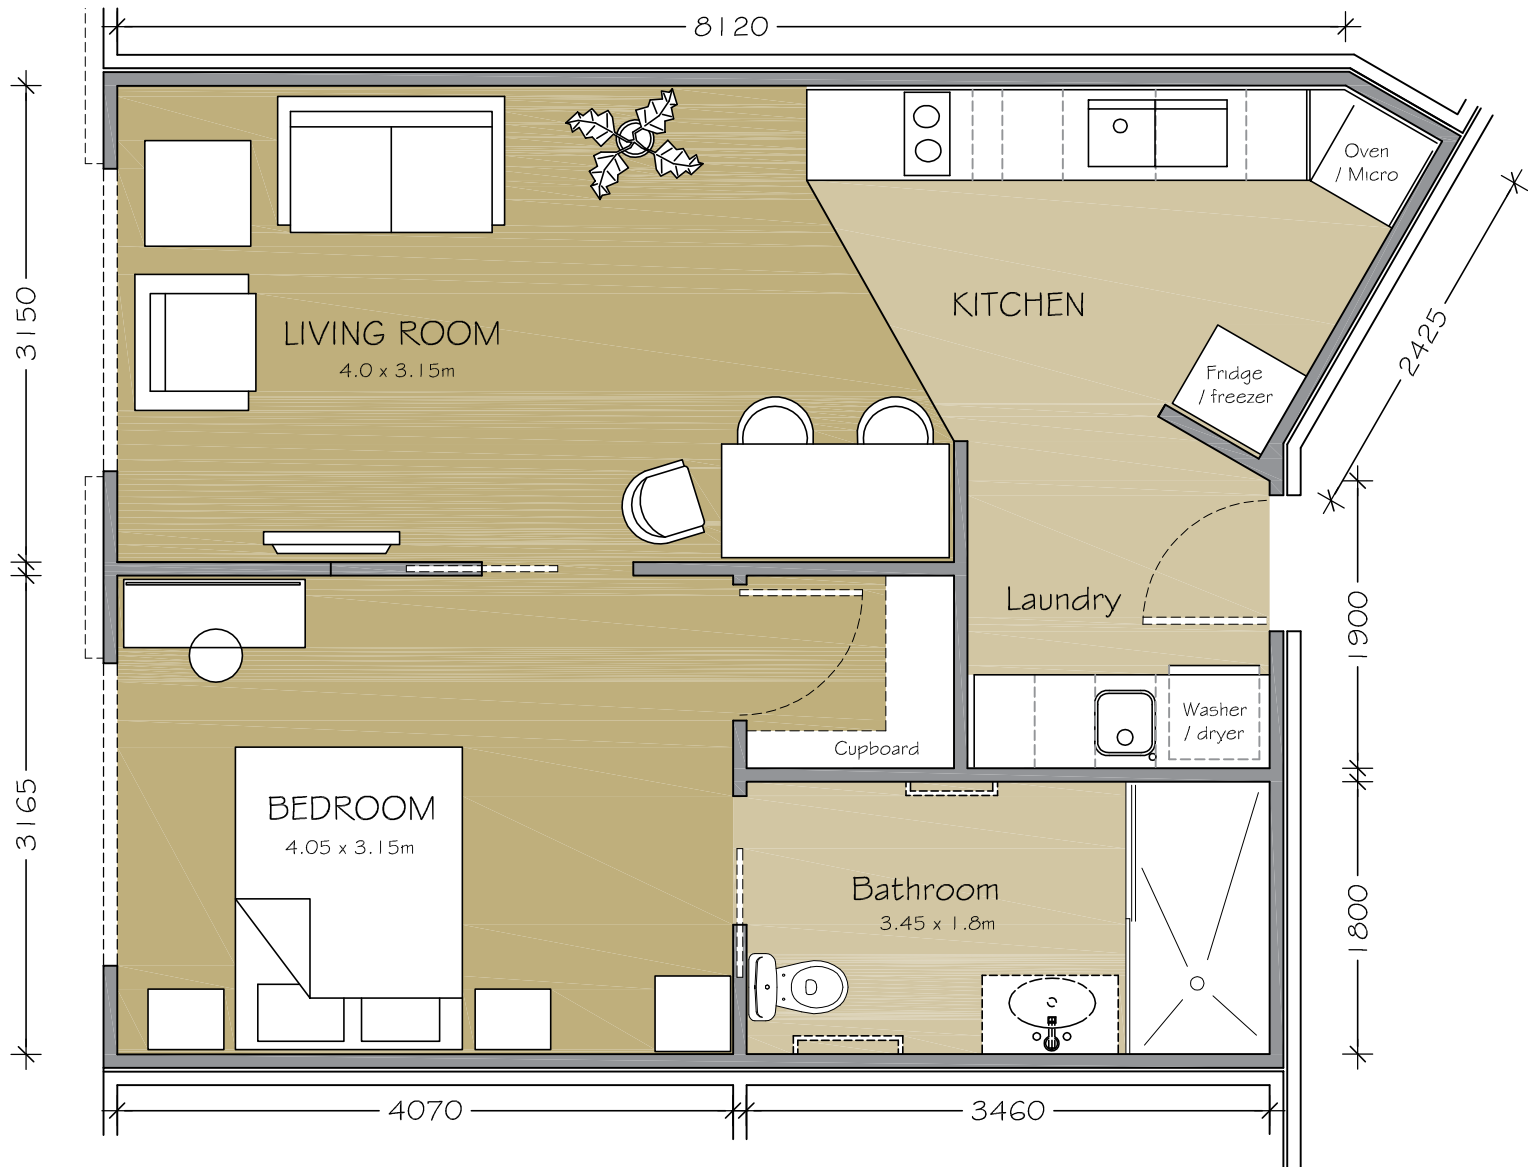

Tamahere Eventide | Atawhai Assisi
 An outreach of the Methodist Church of New Zealand

1 Bedroom Apartment (Typical)
 48.5 m² actual inside floor area (51.4 m²)

Tamahere Eventide | Atawhai Assisi

An outreach of the Methodist Church of New Zealand

1 Bedroom Apartment (A1)

48.5 m² actual inside floor area (51.2 m²)

Tamahere Eventide | Atawhai Assisi
 An outreach of the Methodist Church of New Zealand

1 Bedroom Apartment (A2)
 49.5 m² actual inside floor area (52.5 m²)

Tamahere Eventide | Atawhai Assisi
 An outreach of the Methodist Church of New Zealand

1 Bedroom Apartment (A3)
 50.2 m² actual inside floor area (53.1 m²)